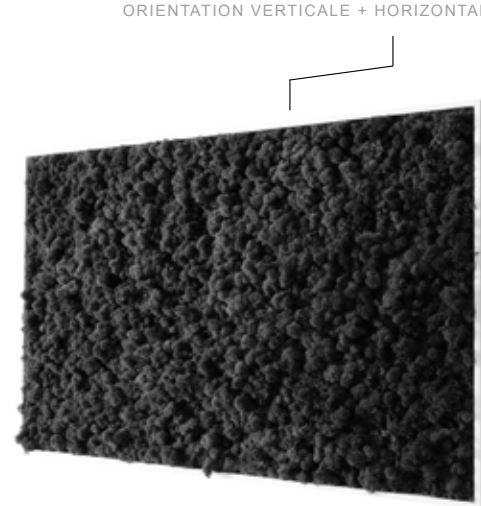

**KANDIBLACK 60**

REF. MDV-KDB-M

DIM. 60 x 60 CM

**KANDIBLACK MAXI**

REF. MDV-KDB-L

DIM. 114 x 64 CM

ORIENTATION VERTICALE + HORIZONTALE

KANDINATURE